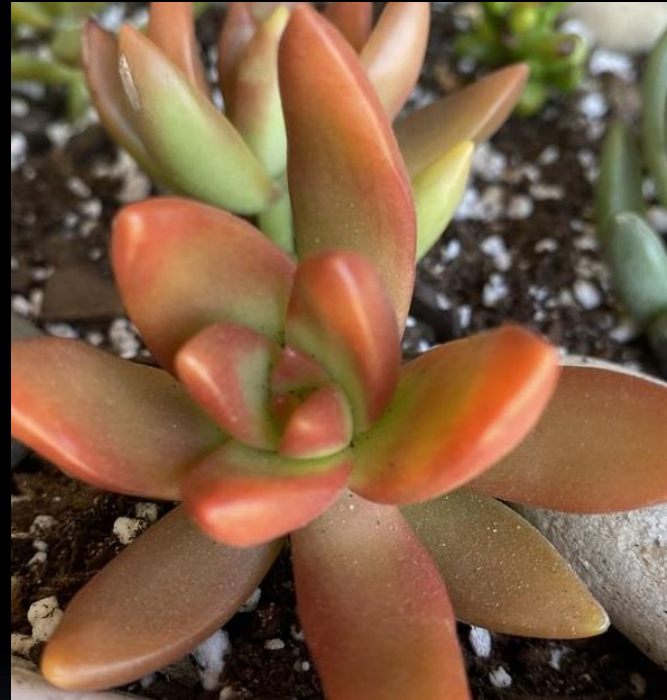

Sedum adolphii 'Sunset'

- Free plant
- Origin: Cultivar
- Min temp: protect from frost
- Forms clusters of stems
  - Stem height: to 12 in
  - Stem diameter: to 2 in
- Propagated from seeds, cuttings
- Filtered sun
- Water when dry during warm weather
- Use well-drained soil